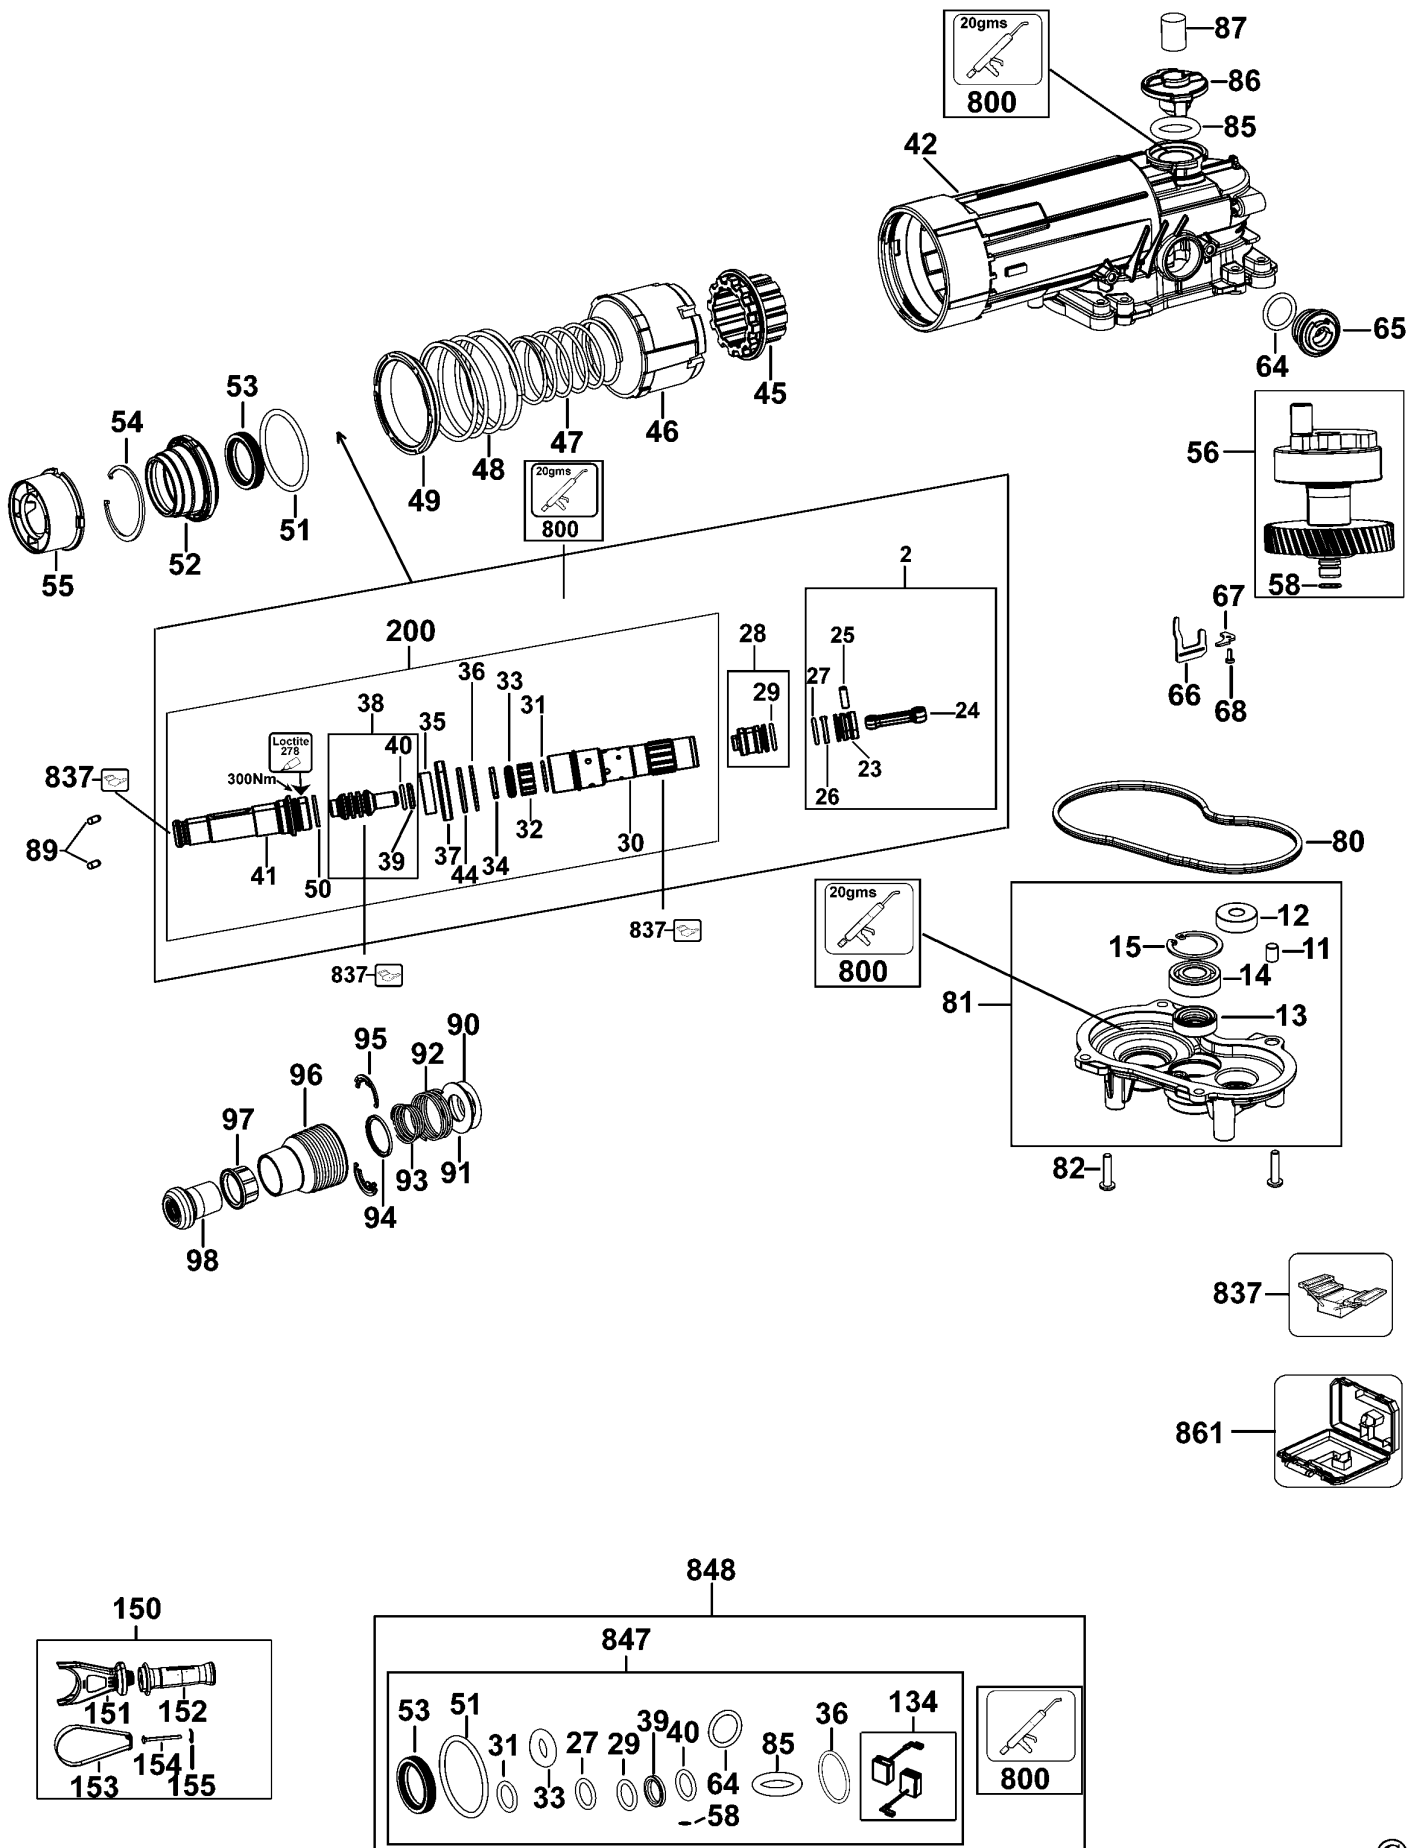

D25810 Gearbox CHIPPING HAMMER 1